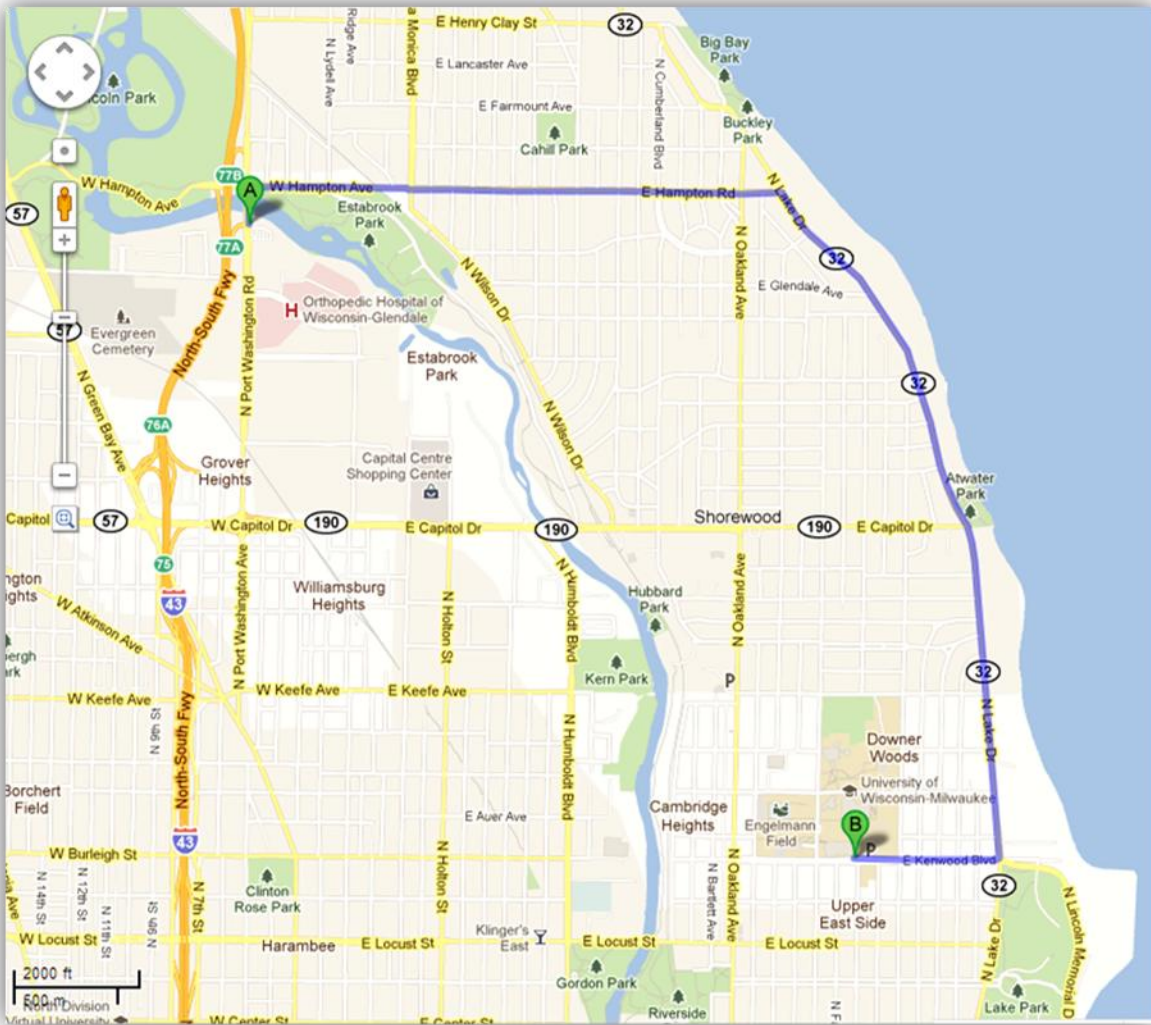

Map of Milwaukee River Hilton Inn to UWM Union

Milwaukee River Hilton Inn

4700 N. Port Washington Road, Milwaukee, WI 53212

University of Wisconsin-Milwaukee Union

2200 E. Kenwood Blvd. Milwaukee, WI 53211

[Click here to view in Google maps](#)

Total Distance: 4.3 mi. Total Travel Time: 10 minutes

CREATE CHANGE: Transforming Care for Elders through Creative Engagement

A Summer Institute of the University of Wisconsin-Milwaukee, Center on Age & Community